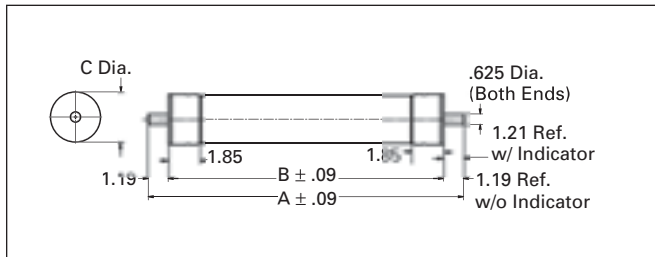

July 2003
Ref. No. [215]

Fuse Dimensional Details

Figure 7-1. CXN Fuse Dimensional Details — Inches

Table 7-3. CXN Fuse Dimensional Details — Inches

Maximum kV	Ampere Rating	Dimensions		
		A	B	C
8.3	60 – 100	18.86	16.41	3.00
8.3	125 – 250	18.86	16.41	4.00
15.5	45 – 60	18.86	18.86	3.00
15.5	75 – 100	18.86	18.86	4.00

Figure 7-2. CX Fuse Dimensional Details — Inches