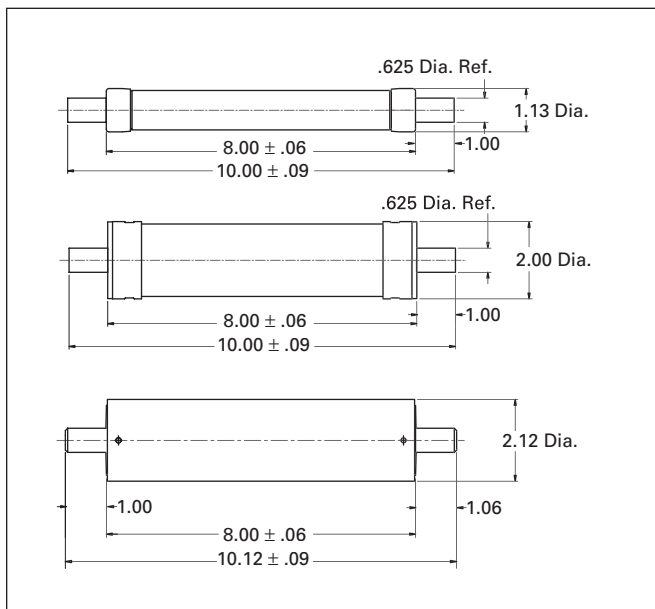

July 2003
Ref. No. [215]

Fuse Dimensional Details

Figure 7-1. CXN Fuse Dimensional Details — Inches

Table 7-3. CXN Fuse Dimensional Details — Inches

Maximum kV	Ampere Rating	Dimensions		
		A	B	C
8.3	60 – 100	18.86	16.41	3.00
8.3	125 – 250	18.86	16.41	4.00
15.5	45 – 60	18.86	18.86	3.00
15.5	75 – 100	18.86	18.86	4.00

Figure 7-2. CX Fuse Dimensional Details — Inches